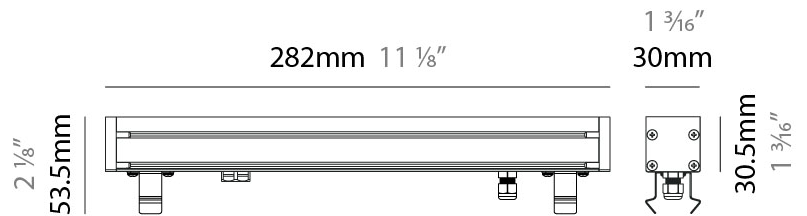

PROJECT
TYPE
SPECIFIER
QUANTITY
DATE

1. To build a product code in our configurator select the specify button on the base model # product page
2. To build a manual product code on this datasheet choose from the options listed below in blue font and add the suffix to the base model #

GENERAL

Series: LinearI 30
Partner: Zaneen
Division: Exterior
Installation: Recessed
Product Type: Wall Grazer
Mounting Location: In-Ground
Light Distribution: Uplight

PHYSICAL

Shape: Rectangle
Length (mm): 282
Length (in): 11 1/8
Width (mm): 30
Width (in): 1 3/16
Height (mm): 53.5
Height (in): 2 1/8
Weight (kg): 0.46
Weight (lbs): 1.014
Diffuser: Extra clear tempered 6mm
Fixture Finish: ANA
Fixture Material: Extruded Aluminum
Cable Details: IP68 30cm Cable with Easy Lock system

ELECTRICAL

Lamp Type: LED
Input Wattage (W): 8.48
Total Output Wattage (W): 6.63
Dimming: Non-Dimmable
Driver Included: No
Driver Location: Remote
Driver Type: Constant Voltage - Universal
Driver Class: Class 2
Input Voltage (V): 120 - 277
Output Voltage (V): 24
Upon Request: Phase Dimming (120Vac only) / 0-10V Dimming

LED

Color Temperature (*K): 2200 / 2700 / 3000 / 4000
Max. Delivered Lumen (lm): 570 (3000K)
CRI: >90 CRI
Lamp Life (hrs): 100000

OPTICAL

Optic°: 12 / 21 / 31 / 46 / 13x36
Adjustability: Tilt ±20°

RATINGS AND CERTIFICATIONS

Certified By: Certified for North American Standards
IP rating: IP67
IK Rating: IK06