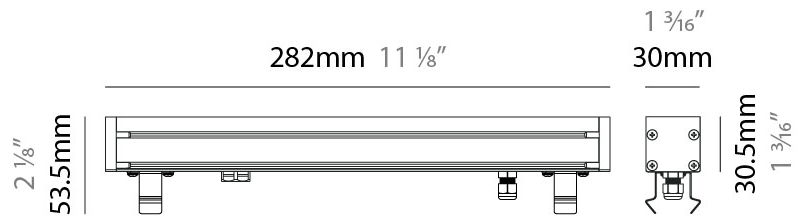

E12I0056-

base number   Color   Lens
Temperature   Options

1. To build a product code in our configurator select the specify button on the base model # product page
2. To build a manual product code on this datasheet choose from the options listed below in blue font and add the suffix to the base model #

GENERAL

Series: LinearI 30
Partner: Zaneen
Division: Exterior
Installation: Recessed
Product Type: Wall Grazer
Mounting Location: In-Ground
Light Distribution: Uplight

PHYSICAL

Shape: Rectangle
Length (mm): 282
Length (in): 11 1/8"
Width (mm): 30
Width (in): 1 3/16"
Height (mm): 53.5
Height (in): 2 1/8"
Weight (kg): 0.46
Weight (lbs): 1.014
Diffuser: Extra clear tempered 6mm
Fixture Finish: ANA
Fixture Material: Extruded Aluminum
Cable Details: IP68 30cm Cable with Easy Lock system

ELECTRICAL

Lamp Type: LED
Input Wattage (W): 4.18
Total Output Wattage (W): 3.27
Dimming: Non-Dimmable
Driver Included: No
Driver Location: Remote
Driver Type: Constant Voltage - Universal
Driver Class: Class 2
Input Voltage (V): 120 - 277
Output Voltage (V): 24
Upon Request: Phase Dimming (120Vac only) / 0-10V Dimming

LED

Color Temperature (*K): 2200 / 2700 / 3000 / 4000
Max. Delivered Lumen (lm): 315 (3000K)
CRI: >90 CRI
Lamp Life (hrs): 100000

OPTICAL

Optic°: 12 / 21 / 31 / 46 / 13x36
Adjustability: Tilt ±20°

RATINGS AND CERTIFICATIONS

Certified By: Certified for North American Standards
IP rating: IP67
IK Rating: IK06