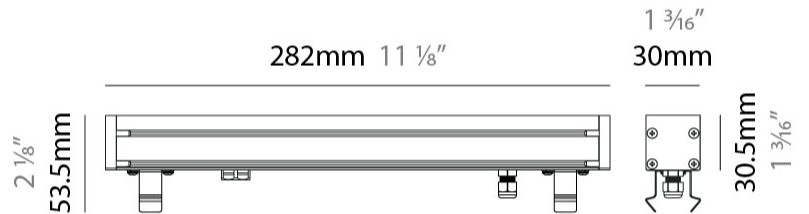

E12I0048- _____ - _____

base number   Color   Lens
Temperature   Options

1. To build a product code in our configurator select the specify button on the base model # product page
2. To build a manual product code on this datasheet choose from the options listed below in blue font and add the suffix to the base model #

GENERAL

Series: LinearI 30
Partner: Zaneen
Division: Exterior
Installation: Recessed
Product Type: Wall Grazer
Mounting Location: In-Ground
Light Distribution: Uplight

PHYSICAL

Shape: Rectangle
Length (mm): 282
Length (in): 11 1/8
Width (mm): 30
Width (in): 1 3/16
Height (mm): 53.5
Height (in): 2 1/8
Weight (kg): 0.46
Weight (lbs): 1.014
Diffuser: Extra clear tempered 6mm
Fixture Finish: ANA
Fixture Material: Extruded Aluminum
Cable Details: IP68 30cm Cable with Easy Lock system

ELECTRICAL

Lamp Type: LED
Input Wattage (W): 7.6
Total Output Wattage (W): 6
Dimming: Non-Dimmable
Driver Included: Yes
Driver Location: Integrated
Driver Type: Constant Voltage - Universal
Driver Class: Class 2
Input Voltage (V): 120 - 277
Output Voltage (V): 24
Upon Request: Phase Dimming (120Vac only) / 0-10V Dimming

LED

Color Temperature (*K): 2200 / 2700 / 3000 / 4000
Max. Delivered Lumen (lm): 640 (3000K)
CRI: >90 CRI
Lamp Life (hrs): 100000

OPTICAL

Optic*: 12 / 21 / 31 / 46 / 13x36
Adjustability: Tilt ±20°

RATINGS AND CERTIFICATIONS

Certified By: Certified for North American Standards
IP rating: IP67
IK Rating: IK06